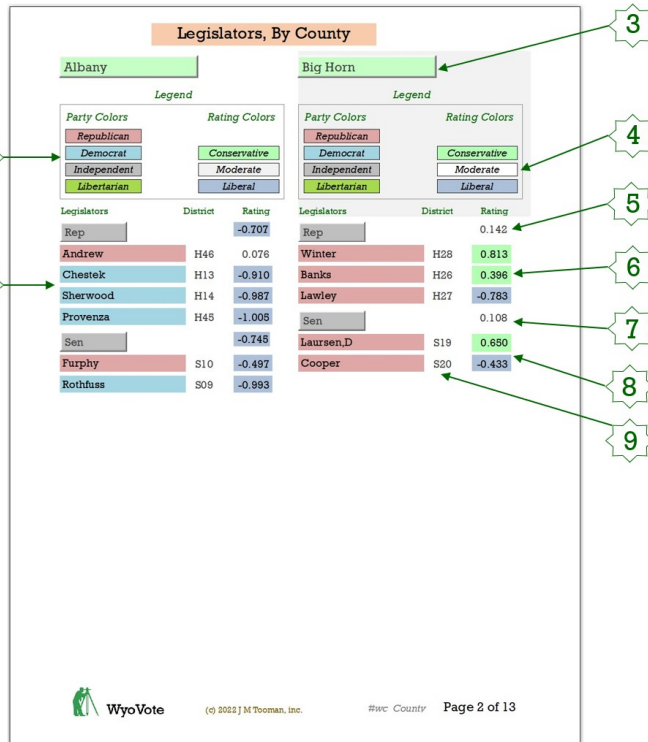

Legislators, By County

Legislative Session YR: 23

Uinta

County Wide Rating: -0.410

Legend

Party Colors	Rating Colors
Republican	Conservative
Democrat	Moderate
Independent	Liberal
Libertarian	

Legislators	District	Rating
Rep		-0.258
Heiner	H18	0.591
Conrad	H19	-0.564
Berger	H49	-0.800
Sen		-0.638
Baldwin	S14	-0.557
Schuler	S15	-0.719

Report Explanation

- 1 **Party Colors**
Each Legislator is boxed in by the color of their respective parties.
- 2 **Last Name:**
This column has two types of information:
 - Legislator Last Name
 - Political Party
 The Legend shows the party name and colors.
- 3 **County**
- 4 **Rating Colors**
Legislator's overall rating position
- 5 **Average Rating - House**
Average rating of Representatives in the committee
- 6 **Representative Rating**
- 7 **Average Rating - Senate**
Average rating of Senators in the committee
- 8 **Senator Rating**
- 9 **Legislator's District**

Note:

The Report Explanation applies equally for all individual counties; the information is different for each county but the report format applies to all.